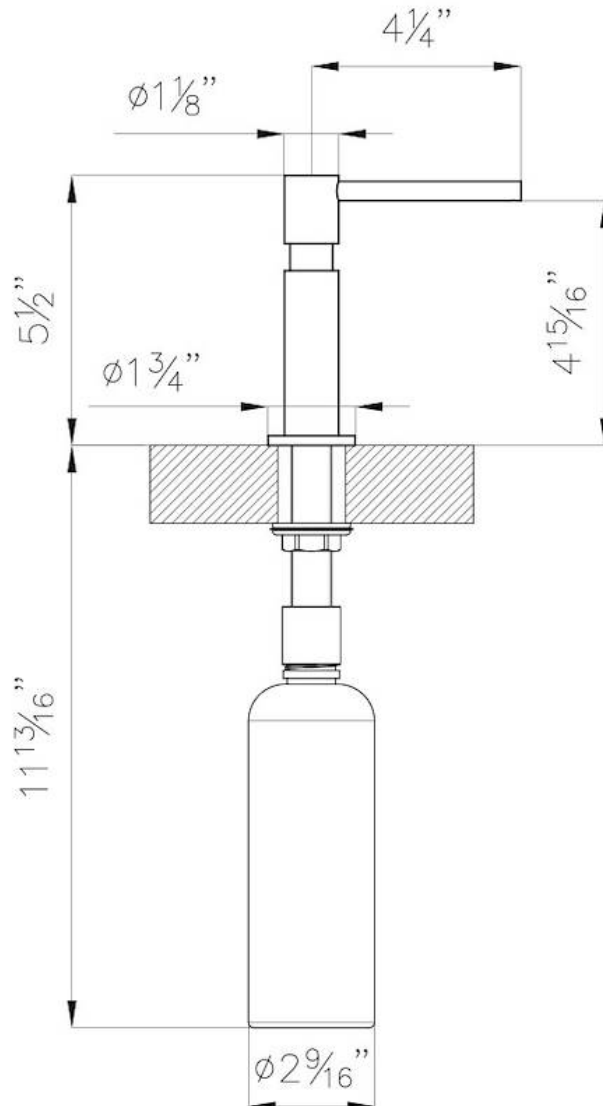

---

Built-in hole Ø 35mm

---

## TECHNICAL DATA

### Foster Soap dispenser

**8520 010** polished finish

**8520 100** satin finish

- \* hole for tap's building-in:  $\phi 1 \frac{3}{8}$
- \* max worktop thickness:  $1 \frac{9}{16}$
- \* holds up to 15 ounces of soap